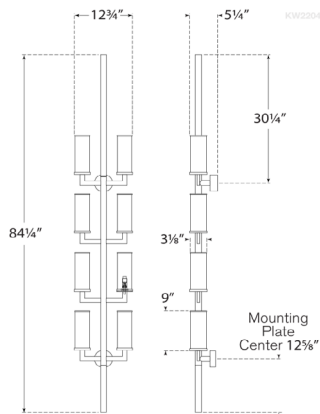

Liaison Statement Sconce

KW 2204PN

Materials Shown

Polished Nickel

Available in

**Antique-Burnished Brass
Bronze**

Polished Nickel

Dimensions

O/A Height: 84.25"

Width: 12.75"

Extension: 5.25"

Backplate: 4" Round

Socket

8 - E12 Candelabra

Wattage

8 - 60 C11

Weight

21lbs