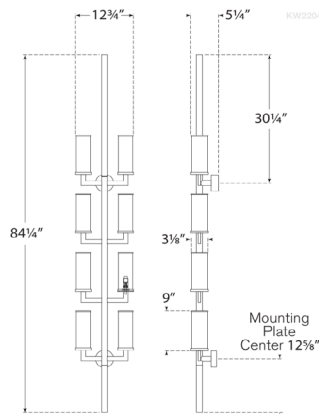

Liaison Statement Sconce

KW 2204AB-CRG

Materials Shown

**Antique-Burnished Brass with
Crackle Glass**

Available in

**Antique-Burnished Brass
Bronze
Polished Nickel**

Dimensions

**O/A Height: 84.25"
Width: 12.75"
Extension: 5.25"
Backplate: 4" Round**

Socket

8 - E12 Candelabra

Wattage

8 - 60 C11

Weight

21lbs