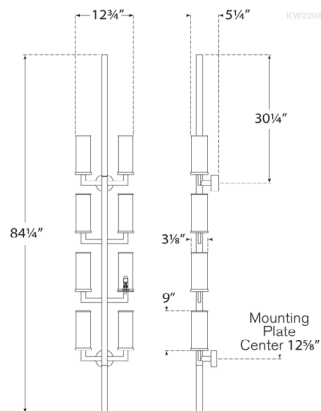

Liaison Statement Sconce

KW 2204BZ-CG

Materials Shown

Bronze with Clear Glass

Available in

Antique-Burnished Brass

Bronze

Polished Nickel

Dimensions

O/A Height: 84.25"

Width: 12.75"

Extension: 5.25"

Backplate: 4" Round

Socket

8 - E12 Candelabra

Wattage

8 - 60 C11

Weight

21lbs