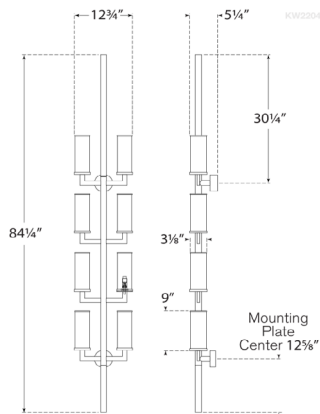

Dimensions

O/A Height: 84.25"

Width: 12.75"

Extension: 5.25"

Backplate: 4" Round

Socket

8 - E12 Candelabra

Wattage

**Antique-Burnished Brass
Bronze**

Polished Nickel

Dimensions

O/A Height: 84.25"

Width: 12.75"

Extension: 5.25"

Backplate: 4" Round

Socket

8 - E12 Candelabra

Wattage

8 - 60 C11

Weight

21lbs

Liaison Statement Sconce

KW 2204BZ

Materials Shown

Bronze

Available in

Antique-Burnished Brass

Bronze

Polished Nickel

Dimensions

O/A Height: 84.25"

Width: 12.75"