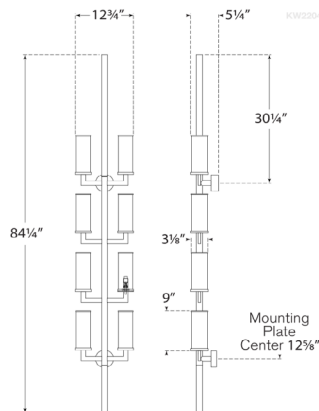

Liaison Statement Sconce

KW 2204AB-CG

Materials Shown

**Antique-Burnished Brass with
Clear Glass**

Available in

**Antique-Burnished Brass
Bronze
Polished Nickel**

Dimensions

**O/A Height: 84.25"
Width: 12.75"
Extension: 5.25"
Backplate: 4" Round**

Socket

8 - E12 Candelabra

Wattage

8 - 60 C11

Weight

21lbs