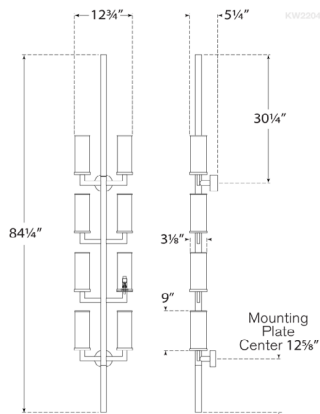

Liaison Statement Sconce

KW 2204AB

Materials Shown

Antique-Burnished Brass

Available in

Antique-Burnished Brass

Bronze

Polished Nickel

Dimensions

O/A Height: 84.25"

Width: 12.75"

Extension: 5.25"

Backplate: 4" Round

Socket

8 - E12 Candelabra

Wattage

8 - 60 C11

Weight

21lbs