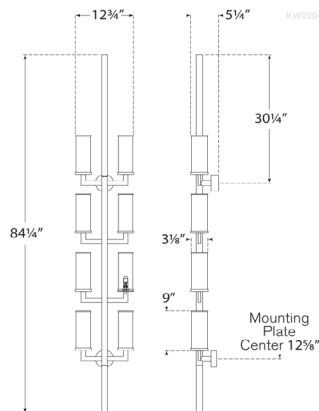

Liaison Statement Sconce

KW 2204PN-CG

Materials Shown

Polished Nickel with Clear Glass

Available in

Antique-Burnished Brass

Bronze

Polished Nickel

Dimensions

O/A Height: 84.25"

Width: 12.75"

Extension: 5.25"

Backplate: 4" Round

Socket

8 - E12 Candelabra

Wattage

8 - 60 C11

Weight

21lbs