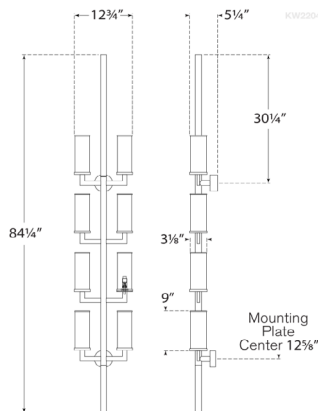

Liaison Statement Sconce

KW 2204BZ-CRG

Materials Shown

Bronze with Crackle Glass

Available in

Antique-Burnished Brass

Bronze

Polished Nickel

Dimensions

O/A Height: 84.25"

Width: 12.75"

Extension: 5.25"

Backplate: 4" Round

Socket

8 - E12 Candelabra

Wattage

8 - 60 C11

Weight

21lbs