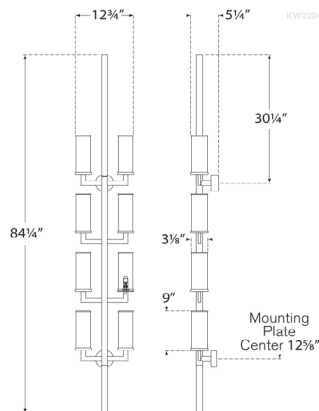

Liaison Statement Sconce

KW 2204PN-CRG

Materials Shown

Polished Nickel with Crackle Glass

Available in

Antique-Burnished Brass

Bronze

Polished Nickel

Dimensions

O/A Height: 84.25"

Width: 12.75"

Extension: 5.25"

Backplate: 4" Round

Socket

8 - E12 Candelabra

Wattage

8 - 60 C11

Weight

21lbs